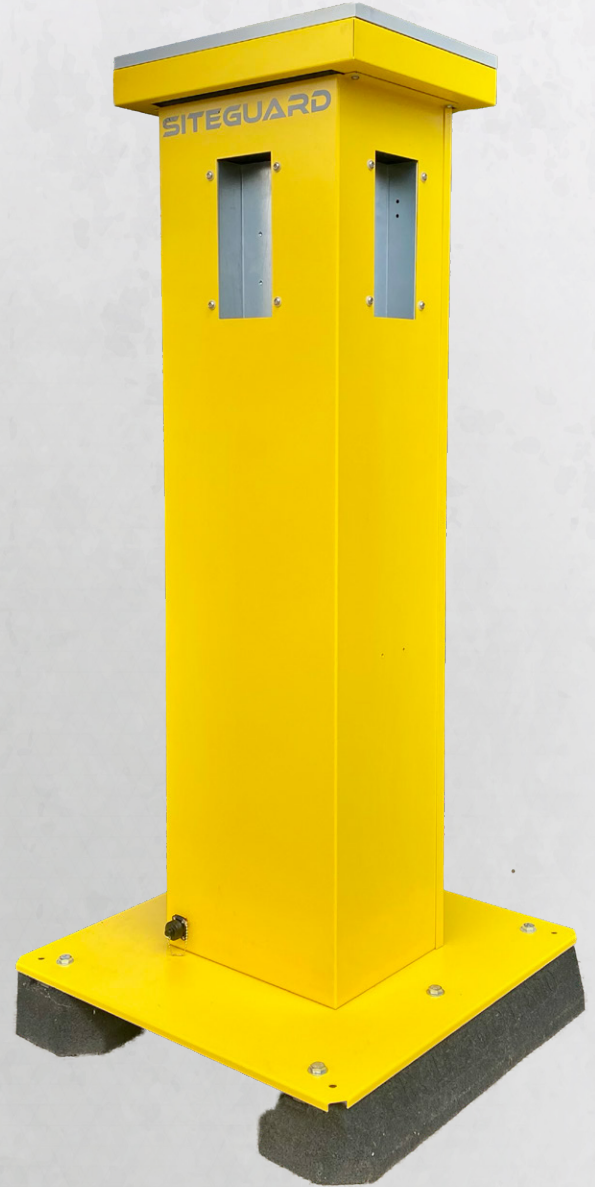

SiteGuard Tower

Portable Solar Powered Wireless Intrusion Alarm System

- Powered by Solar with Built-in Battery Backup *Battery not included*
- 4 x MotionCam Outdoor detectors installed on each side of the tower provides full 360° coverage
- Detection range of 3-15 meters from each tower face
- 2 x 113dB Sounders, sounds on alarms or can be remotely activated
- Remote Management & Alert Notification via App (iOS & Android)
- Global roaming SIM card for hub connectivity
- Scenarios for auto Arm/Disarm in line with operating hours
- Anti-Tamper & Anti-Masking Technology
- Alert verification with high quality images, along with Photo-on-Demand feature
- Can be easily re-located between sites
- Ability to manage multiple secondary units & other Ajax devices

**SiteGuard Tower Versions

SG1: Siteguard Tower with flat top. Includes a 12V, 25 Watt Solar Cell, Charger Socket, plug for indoor use and trickle charging

SG2: Siteguard Tower with Vaulted Top. Includes two 12V, 25 Watt Solar Cells, Charger Socket, Insulation for Winter Usage, plug for indoor use and trickle charging

*Design and specifications are subjects to change without notice.

SiteGuard Tower

Core Tower Includes:

- 12V Solar Panel with Charge Controller
- Secure IP Enclosure for Controller Charging
- Laser Cut & Threaded Mountings for all Ajax Devices
- Securing Screws for all Ajax Devices
- Wiring Loom for Battery Connection
- External Charge Connector
- 2 x Sturdy Mounting Feet
- Galvanised Steel Body & Base
- 2 x Removable Travel Feet
- Trickle Charger Socket

Dimensions:

- Height: 1380mm
- Base Width: 680mm
- Weight: 32-70Kg (Dependent on battery used)

Custom Colors:

- Need to order a minimum of ten (10) Towers
- Extra fees will apply
- Choose your color coating on www.RALcolor.com