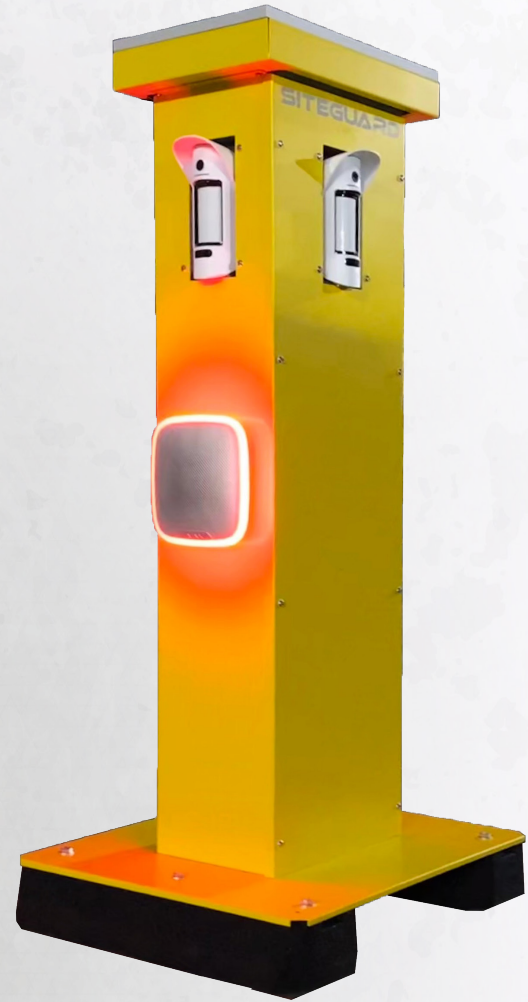

SiteGuard Tower

Portable Solar Powered Wireless Intrusion Alarm System

- Powered by Solar with Built-in Battery Backup *Battery not included*
- 4 x MotionCam Outdoor detectors installed on each side of the tower provides full 360° coverage
- Detection range of 3-15 meters from each tower face
- 2 x 113dB Sounders, sounds on alarms or can be remotely activated
- Remote Management & Alert Notification via App (iOS & Android)
- Global roaming SIM card for hub connectivity
- Scenarios for auto Arm/Disarm in line with operating hours
- Anti-Tamper & Anti-Masking Technology
- Alert verification with high quality images, along with Photo-on-Demand feature
- Can be easily re-located between sites
- Ability to manage multiple secondary units & other Ajax devices

**SiteGuard Tower Versions

SG1: Siteguard Tower with flat top. Includes a 12V, 25 Watt Solar Cell, Charger Socket, plug for indoor use and trickle charging

SG2: Siteguard Tower with Vaulted Top. Includes two 12V, 25 Watt Solar Cells, Charger Socket, Insulation for Winter Usage, plug for indoor use and trickle charging

*****Must be connected to a SG1-AR-HUB*****

*****Must be connected to a SG2-AR-HUB*****

*Design and specifications are subjects to change without notice. **Large Capacity Tower Battery is not included.

Ajax Pre-installed Kit

*Design and specifications are subjects to change without notice.

SiteGuard Tower

Core Tower Includes:

- 12V Solar Panel with Charge Controller
- Secure IP Enclosure for Controller Charging
- Laser Cut & Threaded Mountings for all Ajax Devices
- Securing Screws for all Ajax Devices
- Wiring Loom for Battery Connection
- External Charge Connector
- 2 x Sturdy Mounting Feet
- Galvanised Steel Body & Base
- 2 x Removable Travel Feet
- Trickle Charger Socket