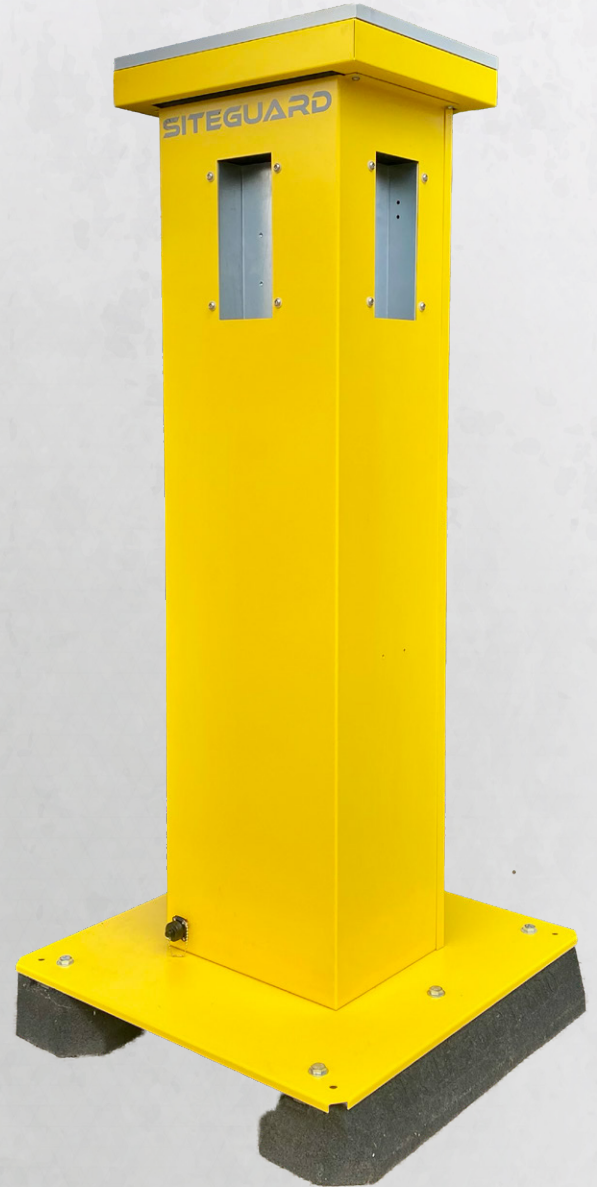

SiteGuard Tower

Portable Solar Powered Wireless Intrusion Alarm System

- Powered by Solar with Built-in Battery Backup *Battery not included*
- 4 x MotionCam Outdoor detectors installed on each side of the tower provides full 360° coverage
- Detection range of 3-15 meters from each tower face
- 2 x 113dB Sounders, sounds on alarms or can be remotely activated
- Remote Management & Alert Notification via App (iOS & Android)
- Global roaming SIM card for hub connectivity
- Scenarios for auto Arm/Disarm in line with operating hours
- Anti-Tamper & Anti-Masking Technology
- Alert verification with high quality images, along with Photo-on-Demand feature
- Can be easily re-located between sites
- Ability to manage multiple secondary units & other Ajax devices

**SiteGuard Tower Versions

SG1: Siteguard Tower with flat top. Includes a 12V, 25 Watt Solar Cell, Charger Socket, plug for indoor use and trickle charging

SG2: Siteguard Tower with Vaulted Top. Includes two 12V, 25 Watt Solar Cells, Charger Socket, Insulation for Winter Usage, plug for indoor use and trickle charging

*Design and specifications are subjects to change without notice. **Large Capacity Tower Battery is not included.

SiteGuard Tower

Core Tower Includes:

- 12V Solar Panel with Charge Controller
- Secure IP Enclosure for Controller Charging
- Laser Cut & Threaded Mountings for all Ajax Devices
- Securing Screws for all Ajax Devices
- Wiring Loom for Battery Connection
- External Charge Connector
- 2 x Sturdy Mounting Feet
- Galvanised Steel Body & Base
- 2 x Removable Travel Feet
- Trickle Charger Socket

Dimensions:

- Height: 1380mm
- Base Width: 680mm
- Weight: 32-70Kg (Dependent on battery used)

Custom Colors:

- Need to order a minimum of ten (10) Towers
- Extra fees will apply
- Choose your color coating on www.RALcolor.com